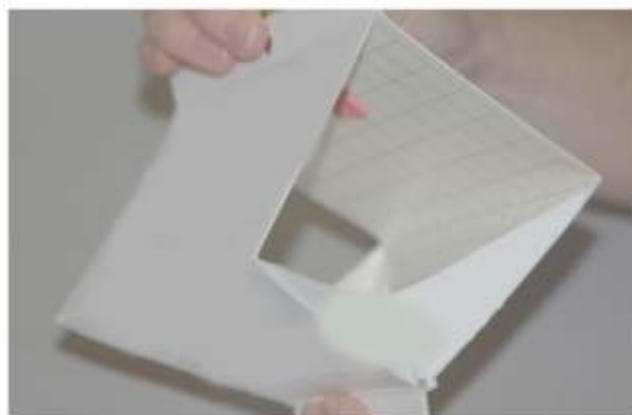

NEW IMPROVED TRAP SYSTEM PLEASE FOLLOW THESE TRAP SET UP INSTRUCTIONS

Attach Hanger

Grasp Top and Bottom
and pull to form
Diamond Shape

Open lure packet. Using gloves, place one lure on the glue inside the upper surface. Tuck corners in

Hang Trap low in Tree,
Place 2-3 feet inside tree.
Check once a week.